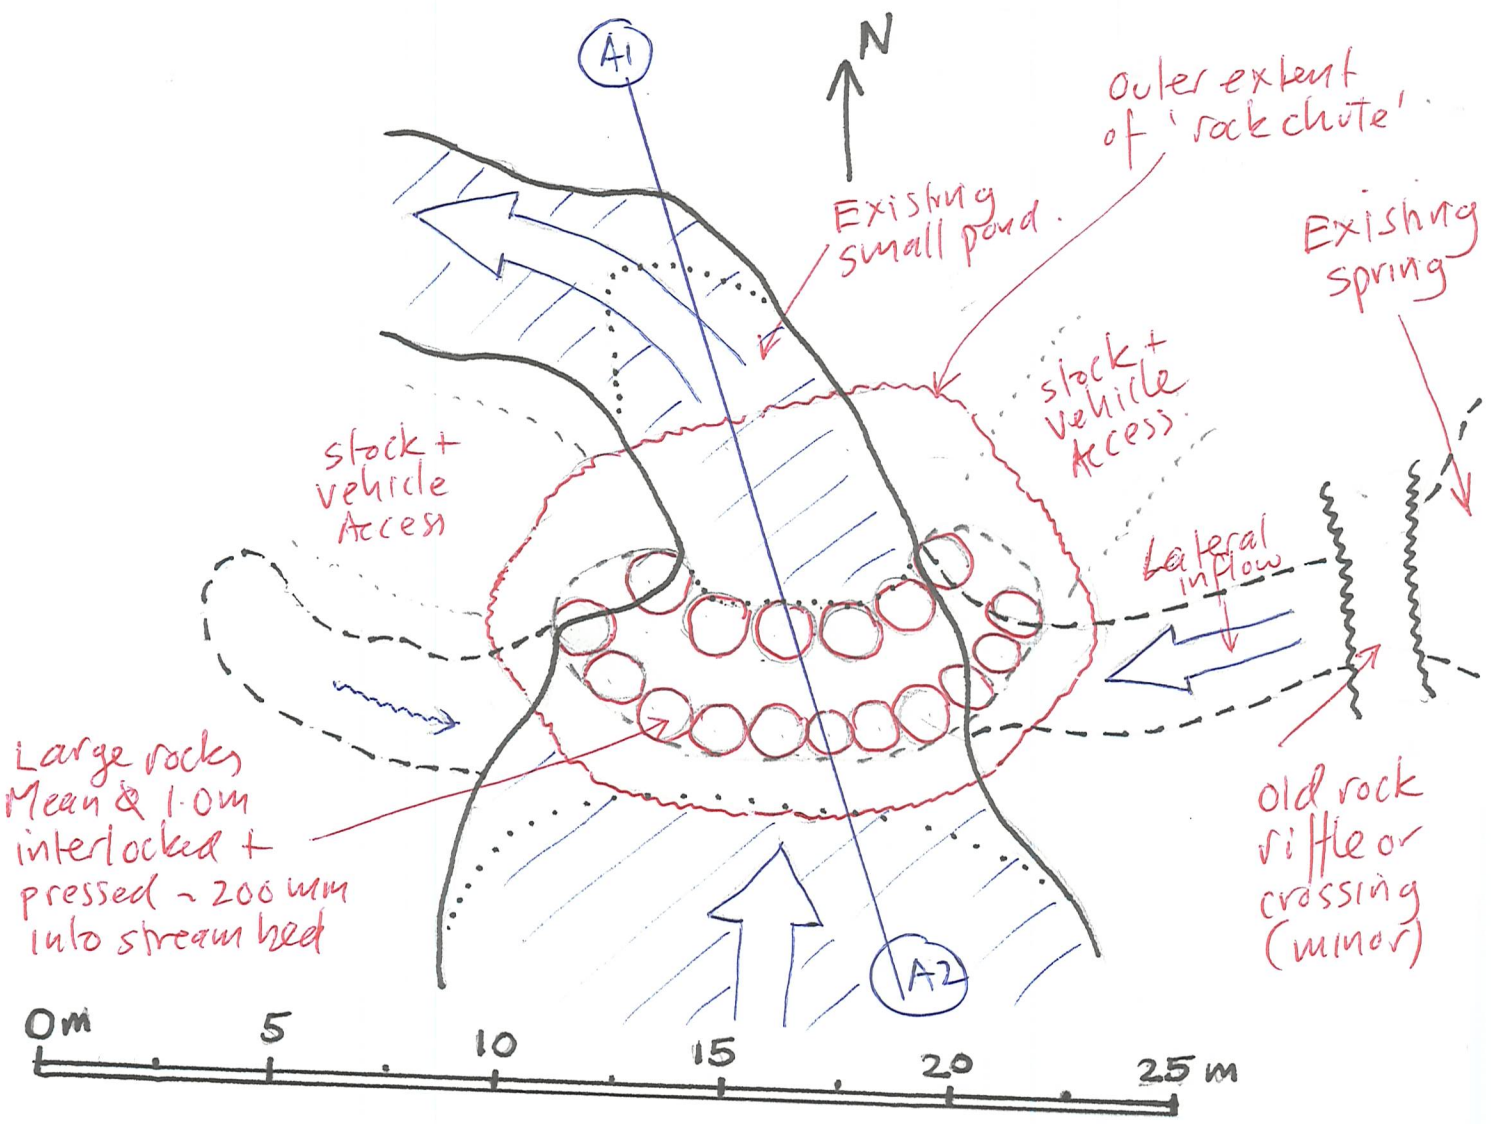

No. 13 'Rock chute'

No. 6 'Rock chute'

Nb: Crest = Trafficable crest of 'rock chute'
 → shallow ford (3.5-4.0m wide)