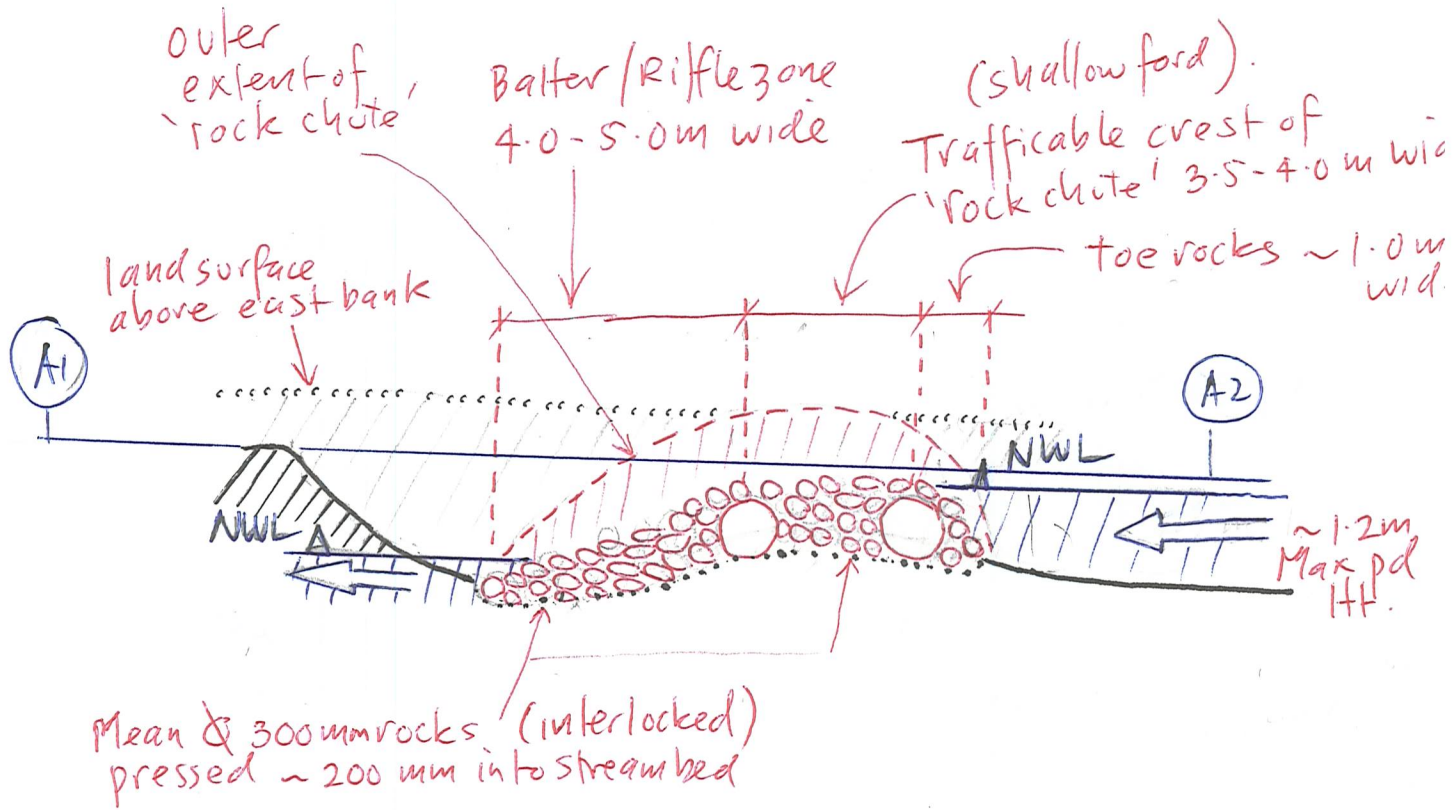

No. 13 'Rock chute'

No. 6 'Rock chute'

Nb: Crest = Trafficable crest of 'rock chute'
 → shallow ford (3.5-4.0m wide)